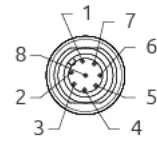

MAGNETIC SAFETY SENSORS

MAGNUS RFID EC S4 3 - Male-female extension cable, M12 4-pole straight connector. Length 3 m

M12 straight connectors, 4-pole, male-female cable 3 m

Certifications:

- 1 - Brown
- 2 - White
- 3 - Blue
- 4 - Black
- 5 - Grey
- 6 - Pink
- 7 - Violet
- 8 - Orange

Technical data:

Family	MAGNUS RFID
Code	1292415
Cable length (m)	3
Connector	M12 straight
Number of poles	4
Shielded cable	no
Type of coupling	Metal coupling ring