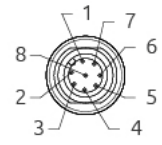

MAGNETIC SAFETY SENSORS

MAGNUS RFID EC S4 1 - Male-female extension cable, M12 4-pole straight connector. Length 1 m

M12 straight connectors, 4-pole, male-female cable 1 m

Certifications:

- 1 - Brown
- 2 - White
- 3 - Blue
- 4 - Black
- 5 - Grey
- 6 - Pink
- 7 - Violet
- 8 - Orange

Technical data:

Family	MAGNUS RFID
Code	1292414
Cable length (m)	1
Connector	M12 straight
Number of poles	4
Shielded cable	no
Type of coupling	Metal coupling ring