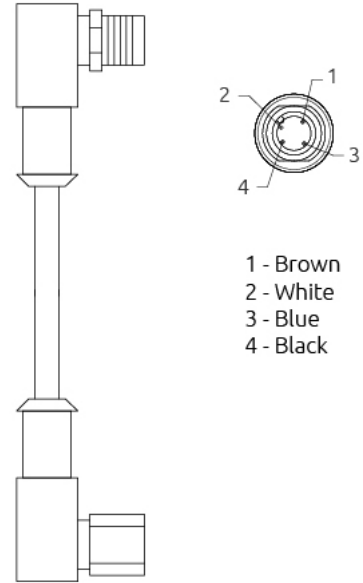

## MAGNETIC SAFETY SENSORS

### MAGNUS RFID EC L4 1 - Male-female extension cable, M12 4-pole angled 90° connector. Length 1 m

M12 angled 90° connectors, 8-pole, male-female cable 1 m

#### Technical data:

Family	MAGNUS RFID
Code	501292418
Cable length (m)	1
Connector	M12 angled 90°
Number of poles	4
Shielded cable	no
Type of coupling	Metal coupling ring