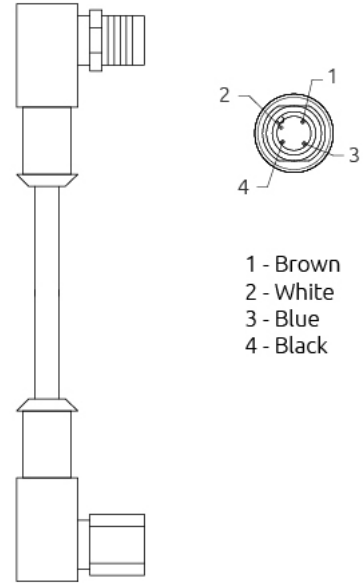

## MAGNETIC SAFETY SENSORS

**MAGNUS RFID EC L4 5 - Male-female extension cable, M12 4-pole angled 90° connector. Length 5 m**

M12 angled 90° connectors, 8-pole, male-female cable 5 m

### Technical data:

Family	MAGNUS RFID
Code	601292420
Cable length (m)	5
Connector	M12 angled 90°
Number of poles	4
Shielded cable	no
Type of coupling	Metal coupling ring