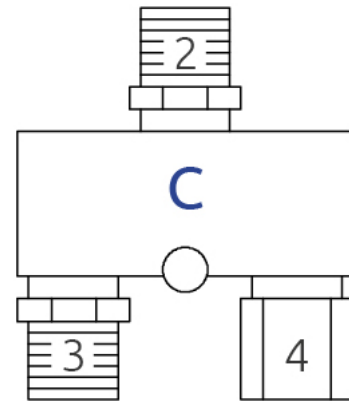

MAGNETIC SAFETY SENSORS

MAGNUS RFID TC C - T type C connector

Type C T connector. To introduce additional power supplies in long series

Certifications:

Technical data:

Family	MAGNUS RFID
Code	1292405
Connector	M12
Number of poles	One male connector 4-poles, two female connectors 2-pole and 3-pole