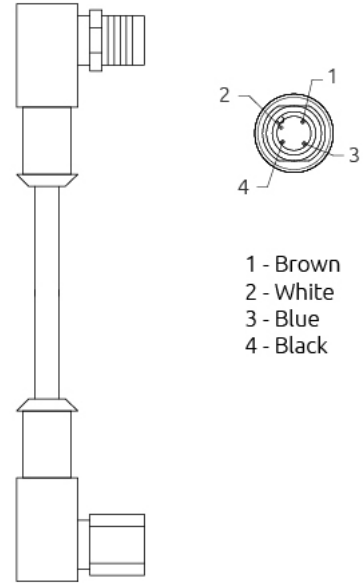

MAGNETIC SAFETY SENSORS

MAGNUS RFID EC L4 3 - Male-female extension cable, M12 4-pole angled 90° connector. Length 3 m

M12 angled 90° connectors, 8-pole, male-female cable 3 m

Certifications:

Technical data:

Family	MAGNUS RFID
Code	551292419
Cable length (m)	3
Connector	M12 angled 90°
Number of poles	4
Shielded cable	no
Type of coupling	Metal coupling ring