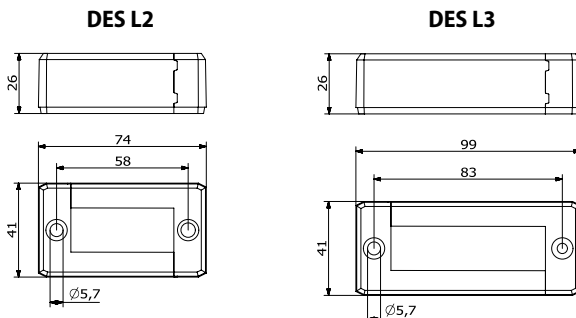

Model	Code	Some possible configurations	Cut-out [mm]	Pcs /pack
DES L2	1731010002		40 x 18	10
DES L3	1731010003		63 x 18	10
Upon request:	1731991010	Set of 2 mounting screws in AISI304 with Black Dacromet finishing		10

## Splittable frame for cables with and without connectors

- ▶ For 2 or 3 small SPP grommets
- ▶ Frame screws in AISI304 Stainless Steel
- ▶ Integrated gasket
- ▶ Strain relief according to EN 62444
- ▶ Sturdy construction IK10
- ▶ IP66 and Nema 4X certified

The DES L2 and L3 splittable frames enable pre-terminated cables from 2 to 16mm in diameter to pass through enclosure walls, providing strong strain relief and water protection.

1

### Dimensions [mm]