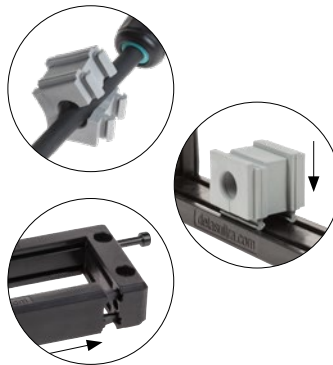

Model	Code	Some possible configurations	Cut-out [mm]	Pcs /pack
DES L2	1731010002		40 x 18	10
DES L3	1731010003		63 x 18	10
Upon request:	1731991010	Set of 2 mounting screws in AISI304 with Black Dacromet finishing		10

## Splittable frame for cables with and without connectors

- ▶ For 2 or 3 small SPP grommets
- ▶ Frame screws in AISI304 Stainless Steel
- ▶ Integrated gasket
- ▶ Strain relief according to EN 62444
- ▶ Sturdy construction IK10
- ▶ IP66 and Nema 4X certified

The DES L2 and L3 splittable frames enable pre-terminated cables from 2 to 16mm in diameter to pass through enclosure walls, providing strong strain relief and water protection.

1