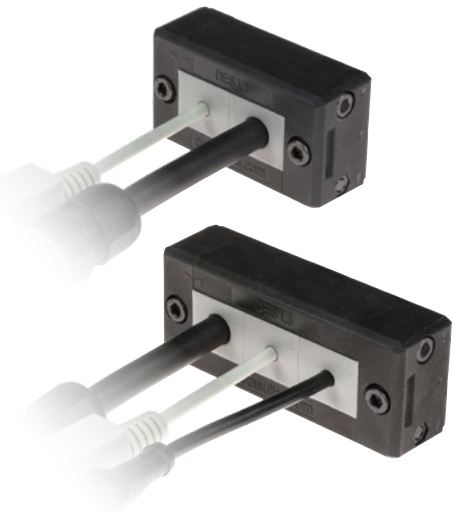

Model	Code	Some possible configurations	Cut-out [mm]	Pcs /pack
DES L2	1731010002		40 x 18	10
DES L3	1731010003		63 x 18	10
Upon request:	1731991010	Set of 2 mounting screws in AISI304 with Black Dacromet finishing		10

## Splittable frame for cables with and without connectors

- ▶ For 2 or 3 small SPP grommets
- ▶ Frame screws in AISI304 Stainless Steel
- ▶ Integrated gasket
- ▶ Strain relief according to EN 62444
- ▶ Sturdy construction IK10
- ▶ IP66 and Nema 4X certified

The DES L2 and L3 splittable frames enable pre-terminated cables from 2 to 16mm in diameter to pass through enclosure walls, providing strong strain relief and water protection.

1