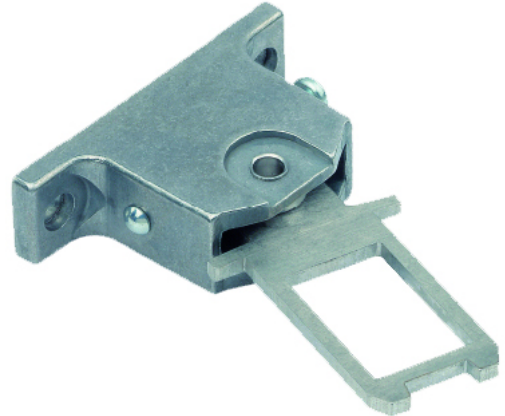

SAFETY INTERLOCK

Safelock ACT-S-H-LR

Actuator standard, hinged, left-right
Actuators made of stainless steel

Technical data:

Family	Safelock
Code	1290305
Fastening	Two stainless steel safety screws per actuator (M5x10)
Description	Actuator standard stainless still hinged left-right for doors hinged on right and left