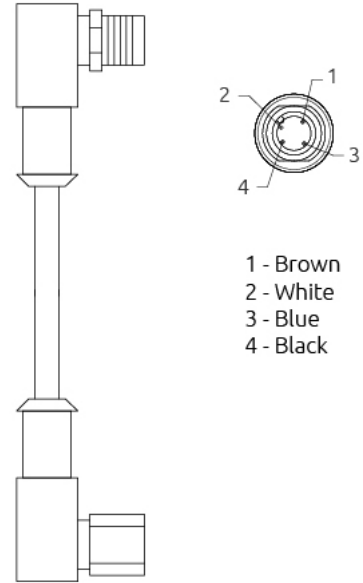

MAGNETIC SAFETY SENSORS

MAGNUS RFID EC L4 10 - Male-female extension cable, M12 4-pole angled 90° connector. Length 10 m

M12 angled 90° connectors, 8-pole, male-female cable 10 m

Certifications:

1 - Brown
2 - White
3 - Blue
4 - Black

Technical data:

Family	MAGNUS RFID
Code	651292420
Cable length (m)	10
Connector	M12 angled 90°
Number of poles	4
Shielded cable	no
Type of coupling	Metal coupling ring