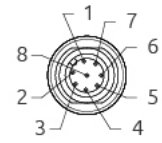

MAGNETIC SAFETY SENSORS

MAGNUS RFID EC C4 10 - Female extension cable, M12 4-pole straight connector. Length 10 m

M12 straight connectors, 4-pole, female cable 10 m

Certifications:

- 1 - Brown
- 2 - White
- 3 - Blue
- 4 - Black
- 5 - Grey
- 6 - Pink
- 7 - Violet
- 8 - Orange

Technical data:

Family	MAGNUS RFID
Code	1292409
Cable length (m)	10
Connector	M12 straight
Number of poles	4
Shielded cable	no
Type of coupling	Metal coupling ring